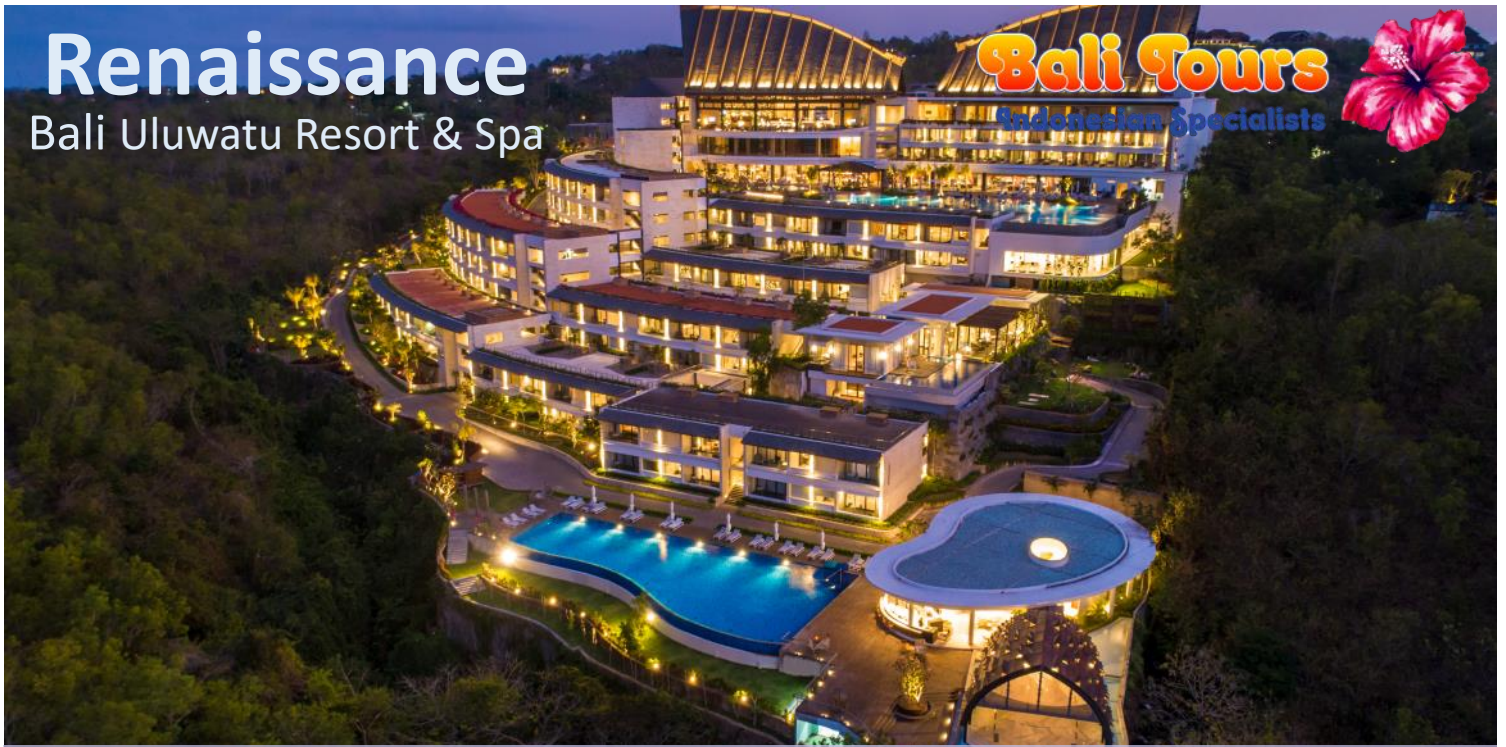

Renaissance

Bali Uluwatu Resort & Spa

Bali Tours
Indonesian Specialists

SALE ENDS 30 June 24
VALID FOR TRAVEL IMMEDIATELY UNTIL 31 Mar 25

Seasonal surcharges apply 01 Jul—31 Aug + 23 Dec 24—05 Jan 25