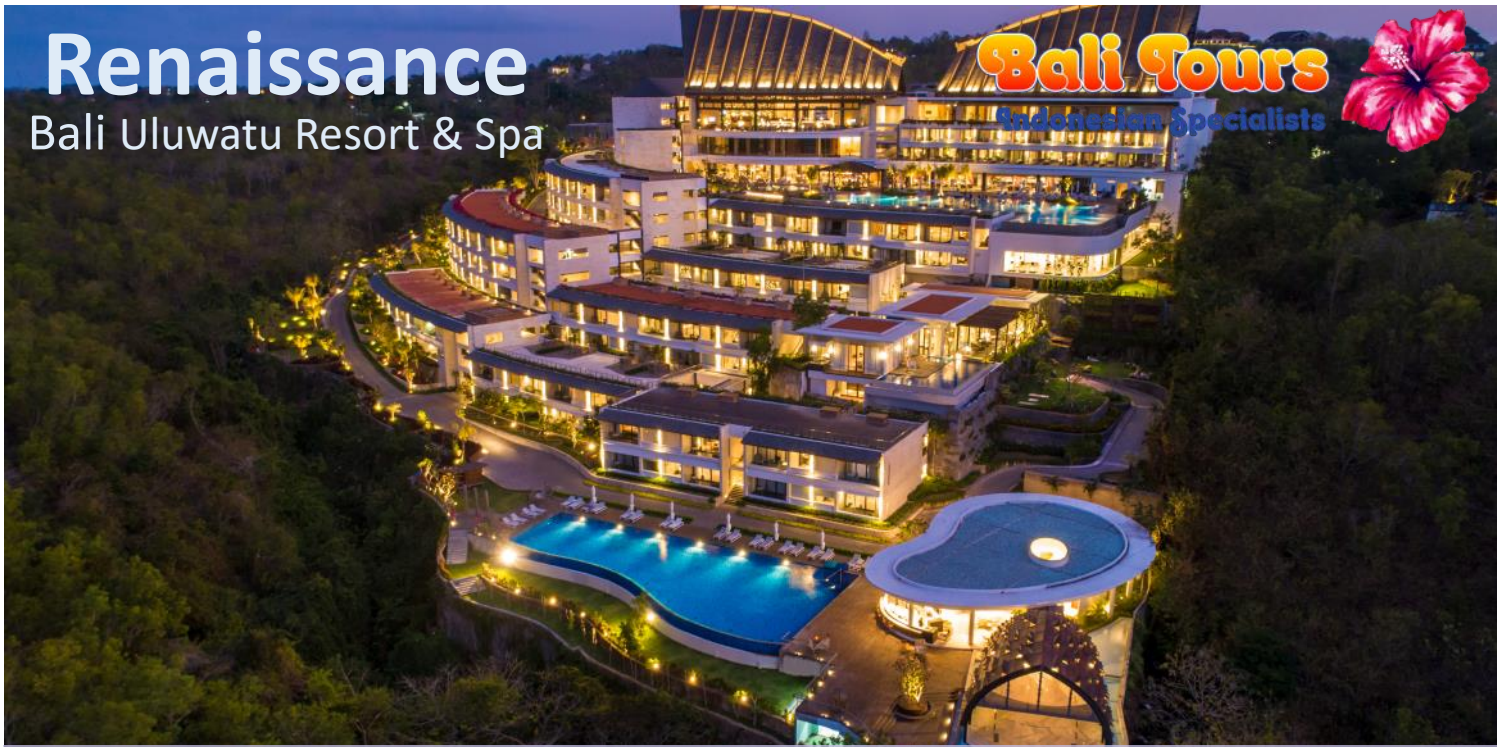

Renaissance

Bali Uluwatu Resort & Spa

Bali Tours
Indonesian Specialists

SALE ENDS 30 Sep 24

VALID FOR TRAVEL IMMEDIATELY UNTIL 31 Mar 25

Seasonal surcharges apply 01 Jul—31 Oct + 23 Dec 24—05 Jan 25